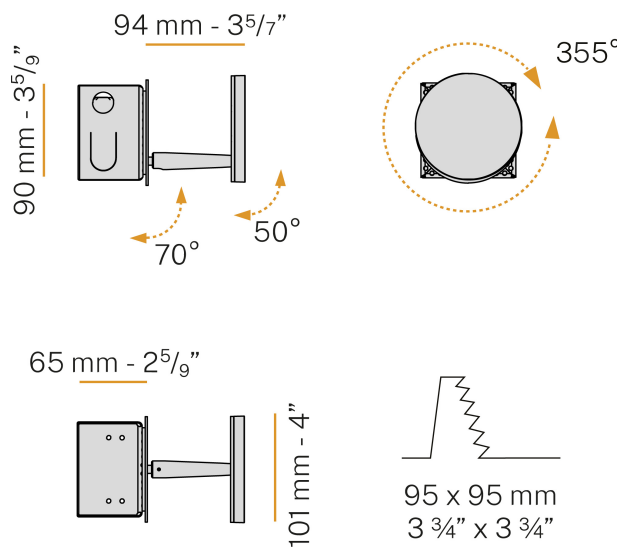

### Data sheet

CODE	X05202.011.0509
SYSTEM POWER CONSUMPTION	5W
EFFICACY	77.6lm/W
LIGHT SOURCE	LED
LIGHT SOURCE LIFETIME	L80 (B10) 70.000h
COLOUR TEMPERATURE	2700K Ra>90
LIGHT DISTRIBUTION	adjustable
POWER SUPPLY	220-240V AC
FREQUENCY	50/60Hz
ELECTRICAL CONFIGURATION	dimmable (Step DIM)
DRIVER	integrated included
NOMINAL LUMINOUS FLUX	460lm
LUMEN OUTPUT	388lm
EFFICIENCY	84.3%
WEIGHT	0,93 Kg
PROTECTION DEGREE	IP20
COLOUR TOLLERANCES	SDCM 3
PACKING DIMENSIONS (CM)	13,0 x 24,0 x 12,0

### Technical drawing

Lighting fixture for wall semi-built-in installation for interiors, with swivelling light beam.

Pickled sheet metal fixing disk in white polyacrylic paint.

Pickled sheet metal wall plate in white, black, bronze, mat brass or titanium polyacrylic paint.

Pickled sheet metal brackets for plasterboard fixing.

Built-in hole dimension: 95x95mm (3,7x3,7")